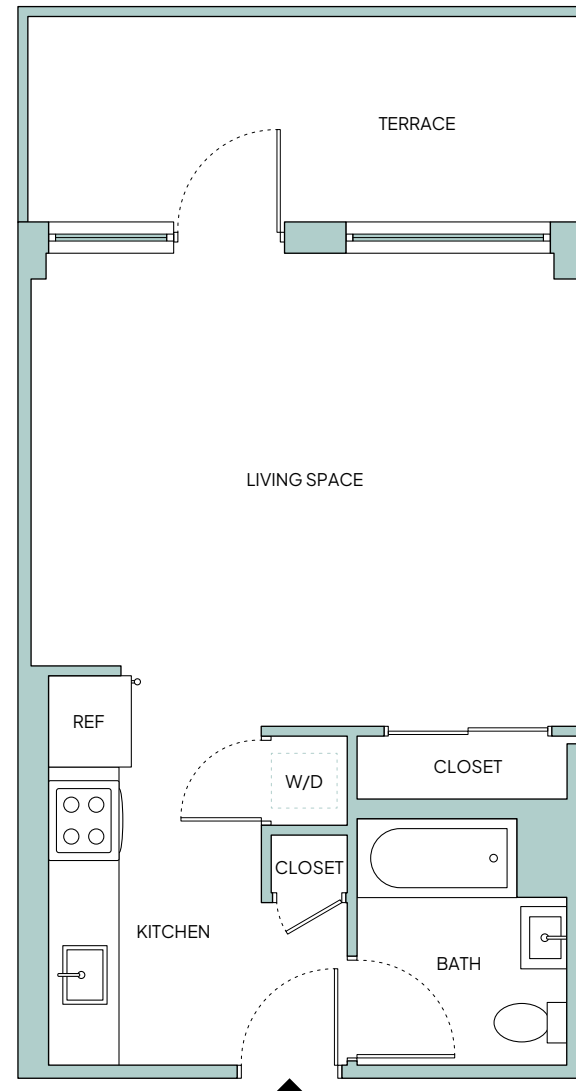

ONE38

MOTT HAVEN

UNIT
216

STUDIO
1 BATHROOM
TERRACE

EXPLORE AMENITIES

APARTMENT FEATURES:

- Keyless Units
- Washer & Dryer
- Dishwasher*
- Ample Closets

SCAN TO EXPLORE

[LIVEONE38.COM](https://liveone38.com) 138 BRUCKNER BLVD BRONX, NY 10454

🏠 Floorplans not drawn to scale. Measurements are approximate, and vary between units. All information presented in this floorplan is subject to change without notice. Renderings are artistic representations and should not be deemed accurate. Plans may contain minor variations from floor to floor or unit to unit.